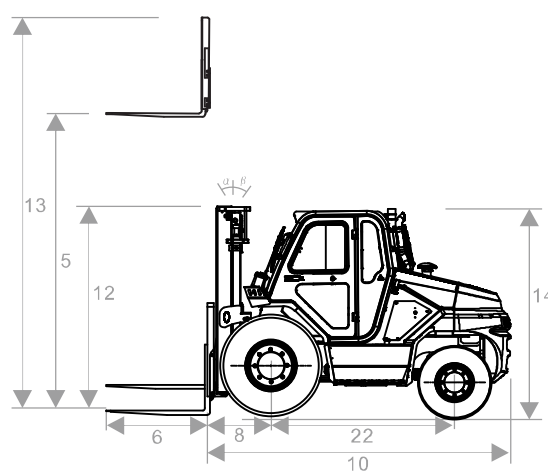

2024

RT80

STANDARD FEATURES

- 8,000lb Base Capacity
- 3 Stage Mast
- Full Free Lift
- 92" Lowered Mast Height
- 196" Max Raised Fork Height
- Premium Air Pneumatic tires
- EPA Tier 4 Final Cummins engine QSF2.8L Turbo Diesel Engine
- Engine Features 3cyl 65 HP and 200 ft./lb TQ
- Backup Alarm
- Rear View Mirrors
- LED Front and Rear Lights
- Integrated LED Turn Signals
- Tilt Steering Column
- Pre Air Cleaner
- Digital Systems Monitor Display
- Power Lifting Overhead Guard for Ease of Maintenance
- Rubber Floor mat
- Load Backrest
- 3 Way Hydraulics Plumbed to Carriage
- 12mo/2000hr Manufacturer Warranty
- 1 Year/2000hr Cummins Engine Warranty

2024 RT80

SPECIFICATIONS

POWER TYPE	DIESEL
BASE CAPACITY	8000 LBS
CAPACITY 24" LC @189"	5000 LBS
SERVICE WEIGHT	15190 LBS
TIRE SIZE (FRONT)	405/70-20-14PR
TIRE SIZE (REAR)	10.0/75-15.3-12PR
WHEELBASE	78.3"
MAST TILT ANGLE (F/R)	10/12
LIFT HEIGHT (3 STAGE)	196"
LOWERED HEIGHT	92"
FREE LIFT	73"
LENGTH (LESS FORKS)	128"
WIDTH	72.25"
HEIGHT TO OVERHEAD GUARD	89"
TURNING RADIUS	173"
GROUND CLEARANCE	10.6"
MAX GRADABILITY	30%
TRANSMISSION	AUTO
TRANSMISSION SPEEDS	3 FWD / 2 RVS

 RASA: Right-Angle Stack Aisle
 a: Safety Clearance
 b: Length of Loading
 v: Turning radius (inside)

[CLICK FOR ENGINE BROCHURE](#)

VIPER
LIFT TRUCKS

2024

RT80

PICK YOUR COLOR!

ORANGE

RED