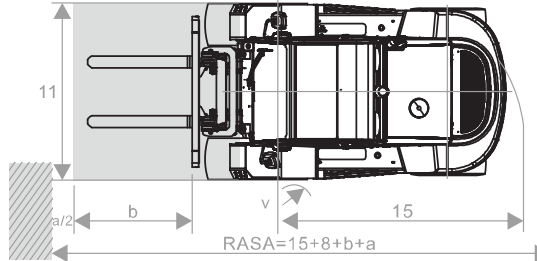

2024

RT80

STANDARD FEATURES

- 8,000lb Base Capacity
- 3 Stage Mast
- Full Free Lift
- 92" Lowered Mast Height
- 196" Max Raised Fork Height
- Premium Air Pneumatic tires
- EPA Tier 4 Final Cummins engine QSF2.8L Turbo Diesel Engine
- Engine Features 3cyl 65 HP and 200 ft./lb TQ
- Backup Alarm
- Rear View Mirrors
- LED Front and Rear Lights
- Integrated LED Turn Signals
- Tilt Steering Column
- Pre Air Cleaner
- Digital Systems Monitor Display
- Power Lifting Overhead Guard for Ease of Maintenance
- Rubber Floor mat
- Load Backrest
- 3 Way Hydraulics Plumbed to Carriage
- 12mo/2000hr Manufacturer Warranty
- 1 Year/2000hr Cummins Engine Warranty

2024 RT80

SPECIFICATIONS

POWER TYPE	DIESEL
BASE CAPACITY	8000 LBS
CAPACITY 24" LC @189"	5000 LBS
SERVICE WEIGHT	15190 LBS
TIRE SIZE (FRONT)	405/70-20-14PR
TIRE SIZE (REAR)	10.0/75-15.3-12PR
WHEELBASE	78.3"
MAST TILT ANGLE (F/R)	10/12
LIFT HEIGHT (3 STAGE)	196"
LOWERED HEIGHT	92"
FREE LIFT	73"
LENGTH (LESS FORKS)	128"
WIDTH	72.25"
HEIGHT TO OVERHEAD GUARD	89"
TURNING RADIUS	173"
GROUND CLEARANCE	10.6"
MAX GRADABILITY	30%
TRANSMISSION	AUTO
TRANSMISSION SPEEDS	3 FWD / 2 RVS

 RASA: Right-Angle Stack Aisle
 a: Safety Clearance
 b: Length of Loading
 v: Turning radius (inside)

[CLICK FOR ENGINE BROCHURE](#)

VIPER
LIFT TRUCKS

2024

RT80

PICK YOUR COLOR!

ORANGE

RED