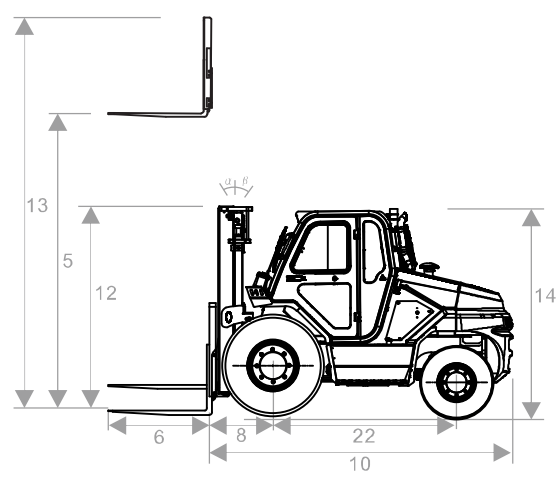

2024

RT60

STANDARD FEATURES

- 6,000lb Base Capacity
- 3 Stage Mast
- Full Free Lift
- 92" Lowered Mast Height
- 196" Max Raised Fork Height
- Premium Air Pneumatic tires
- EPA Tier 4 Final Cummins engine QSF2.8L Turbo Diesel Engine
- Engine Features 3cyl 65 HP and 200 ft./lb TQ
- Backup Alarm
- Rear View Mirrors
- LED Front and Rear Lights
- Integrated LED Turn Signals
- Tilt Steering Column
- Pre Air Cleaner
- Digital Systems Monitor Display
- Power Lifting Overhead Guard for Ease of Maintenance
- Rubber Floor mat
- Load Backrest
- 3 Way Hydraulics Plumbed to Carriage
- 12mo/2000hr Manufacturer Warranty
- 1 Year/2000hr Cummins Engine Warranty

VIPER
LIFT TRUCKS
888-745-0577
WWW.VIPERLIFTTRUCKS.COM
640 INDUSTRIAL CIR
CITY, IL 60611
SHOWROOM 1-888-745-0577

2024 RT60

SPECIFICATIONS

POWER TYPE	DIESEL
BASE CAPACITY	6000 LBS
CAPACITY 24" LC @189"	4600 LBS
SERVICE WEIGHT	14190 LBS
TIRE SIZE (FRONT)	405/70-20-14PR
TIRE SIZE (REAR)	10.0/75-15.3-12PR
WHEELBASE	78.3"
MAST TILT ANGLE (F/R)	10/12
LIFT HEIGHT (3 STAGE)	196"
LOWERED HEIGHT	92"
FREE LIFT	73"
LENGTH (LESS FORKS)	128"
WIDTH	72.25"
HEIGHT TO OVERHEAD GUARD	89"
TURNING RADIUS	173"
GROUND CLEARANCE	10.6"
MAX GRADABILITY	30%
TRANSMISSION	AUTO
TRANSMISSION SPEEDS	3 FWD / 2 RVS

RASA: Right-Angle Stack Aisle
 a: Safety Clearance
 b: Length of Loading
 v: Turning radius (inside)

[CLICK FOR ENGINE BROCHURE](#)

2024

RT60

PICK YOUR COLOR!

ORANGE

RED

GREEN