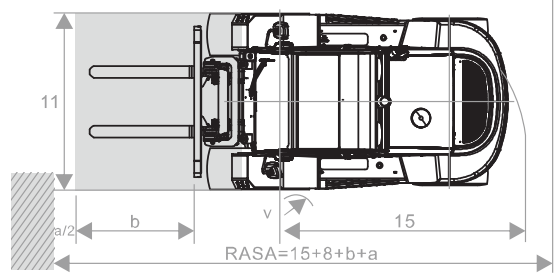

2024

RT60

STANDARD FEATURES

- 6,000lb Base Capacity
- 3 Stage Mast
- Full Free Lift
- 92" Lowered Mast Height
- 196" Max Raised Fork Height
- Premium Air Pneumatic tires
- EPA Tier 4 Final Cummins engine QSF2.8L Turbo Diesel Engine
- Engine Features 3cyl 65 HP and 200 ft./lb TQ
- Backup Alarm
- Rear View Mirrors
- LED Front and Rear Lights
- Integrated LED Turn Signals
- Tilt Steering Column
- Pre Air Cleaner
- Digital Systems Monitor Display
- Power Lifting Overhead Guard for Ease of Maintenance
- Rubber Floor mat
- Load Backrest
- 3 Way Hydraulics Plumbed to Carriage
- 12mo/2000hr Manufacturer Warranty
- 1 Year/2000hr Cummins Engine Warranty

VIPER
LIFT TRUCKS
888-745-0577
WWW.VIPERLIFTTRUCKS.COM
640 INDUSTRIAL CIR
CITY, IL 60611
SHOWROOM 1-888-745-0577

2024 RT60

SPECIFICATIONS

POWER TYPE	DIESEL
BASE CAPACITY	6000 LBS
CAPACITY 24" LC @189"	4600 LBS
SERVICE WEIGHT	14190 LBS
TIRE SIZE (FRONT)	405/70-20-14PR
TIRE SIZE (REAR)	10.0/75-15.3-12PR
WHEELBASE	78.3"
MAST TILT ANGLE (F/R)	10/12
LIFT HEIGHT (3 STAGE)	196"
LOWERED HEIGHT	92"
FREE LIFT	73"
LENGTH (LESS FORKS)	128"
WIDTH	72.25"
HEIGHT TO OVERHEAD GUARD	89"
TURNING RADIUS	173"
GROUND CLEARANCE	10.6"
MAX GRADABILITY	30%
TRANSMISSION	AUTO
TRANSMISSION SPEEDS	3 FWD / 2 RVS

RASA: Right-Angle Stack Aisle
 a: Safety Clearance
 b: Length of Loading
 v: Turning radius (inside)

[CLICK FOR ENGINE BROCHURE](#)

2024

RT60

PICK YOUR COLOR!

ORANGE

RED

GREEN