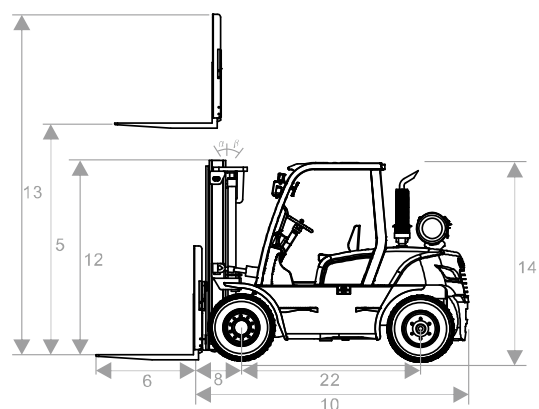

## STANDARD FEATURES

- 17,500lb Base Capacity
- 3 Stage Mast
- Full Free Lift
- 108" Lowered Mast Height
- 189" Max Raised Fork Height
- Premium Air Pneumatic tires
- EPA Tier 4 Final Cummins 3.8L Turbo Diesel Engine
- Engine Features 4cyl 120 HP @2200 RPM and 360 ft/lb TQ @1600 RPM
- Backup Alarm
- Rear View Mirrors
- LED Front and Rear Lights
- Integrated LED Turn Signals
- Tilt Steering Column
- Premium Seat
- Pre Air Cleaner
- Digital Systems Monitor Display
- Rubber Floor mat
- Load Backrest
- 3 Way Hydraulics Plumbed to Carriage
- 12mo/2000hr Manufacturer Warranty
- 1 Year/2000hr Cummins Engine Warranty

## SPECIFICATIONS

POWER TYPE	<b>DIESEL</b>
BASE CAPACITY	<b>17,500 LBS</b>
CAPACITY 24" LC @189"	<b>15,600 LBS</b>
SERVICE WEIGHT	<b>24250 LBS</b>
TIRE SIZE (FRONT)	<b>8.25-15-14PR</b>
TIRE SIZE (REAR)	<b>8.25-15-10PR</b>
WHEELBASE	<b>88.5"</b>
MAST TILT ANGLE (F/R)	<b>6/12</b>
LIFT HEIGHT (3 STAGE)	<b>189"</b>
LOWERED HEIGHT	<b>108"</b>
FREE LIFT	<b>78"</b>
LENGTH (LESS FORKS)	<b>140"</b>
WIDTH	<b>79"</b>
HEIGHT TO OVERHEAD GUARD	<b>95.6"</b>
TURNING RADIUS	<b>132"</b>
GROUND CLEARANCE	<b>8"</b>
MAX GRADABILITY	<b>20%</b>
TRANSMISSION	<b>AUTO</b>
TRANSMISSION SPEEDS	<b>2 FWD / 2 RVS</b>