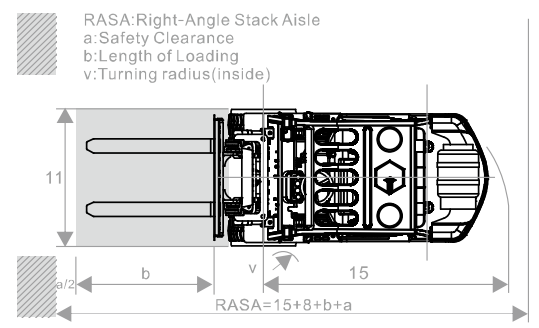

## STANDARD FEATURES

- 17,500lb Base Capacity
- 3 Stage Mast
- Full Free Lift
- 108" Lowered Mast Height
- 189" Max Raised Fork Height
- Premium Air Pneumatic tires
- EPA Tier 4 Final Cummins 3.8L Turbo Diesel Engine
- Engine Features 4cyl 120 HP @2200 RPM and 360 ft/lb TQ @1600 RPM
- Backup Alarm
- Rear View Mirrors
- LED Front and Rear Lights
- Integrated LED Turn Signals
- Tilt Steering Column
- Premium Seat
- Pre Air Cleaner
- Digital Systems Monitor Display
- Rubber Floor mat
- Load Backrest
- 3 Way Hydraulics Plumbed to Carriage
- 12mo/2000hr Manufacturer Warranty
- 1 Year/2000hr Cummins Engine Warranty

## SPECIFICATIONS

POWER TYPE	<b>DIESEL</b>
BASE CAPACITY	<b>17,500 LBS</b>
CAPACITY 24" LC @189"	<b>15,600 LBS</b>
SERVICE WEIGHT	<b>24250 LBS</b>
TIRE SIZE (FRONT)	<b>8.25-15-14PR</b>
TIRE SIZE (REAR)	<b>8.25-15-10PR</b>
WHEELBASE	<b>88.5"</b>
MAST TILT ANGLE (F/R)	<b>6/12</b>
LIFT HEIGHT (3 STAGE)	<b>189"</b>
LOWERED HEIGHT	<b>108"</b>
FREE LIFT	<b>78"</b>
LENGTH (LESS FORKS)	<b>140"</b>
WIDTH	<b>79"</b>
HEIGHT TO OVERHEAD GUARD	<b>95.6"</b>
TURNING RADIUS	<b>132"</b>
GROUND CLEARANCE	<b>8"</b>
MAX GRADABILITY	<b>20%</b>
TRANSMISSION	<b>AUTO</b>
TRANSMISSION SPEEDS	<b>2 FWD / 2 RVS</b>