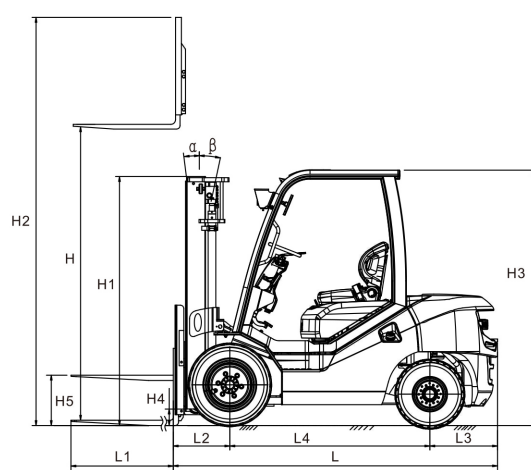

2024

FD30

STANDARD FEATURES

- 6,000lb Base Capacity
- 3 Stage Mast
- Full Free Lift
- 88" Lowered Mast Height
- 189" Max Raised Fork Height
- Premium Air Pneumatic tires
- EPA Tier 4 Final Diesel Engine
- Backup Alarm
- Rear View Mirrors
- LED Front and Rear Lights
- Integrated LED Turn Signals
- Tilt Steering Column
- Twin USB Power Ports for Electric personal or Business Devices
- Digital Systems Monitor Display
- Rubber Floor mat
- Load Backrest
- 3 Way Hydraulics Plumbed to Carriage
- 12mo/2000hr Manufacturer Warranty

2024 FD30

SPECIFICATIONS

POWER TYPE	LPG	DIESEL
BASE CAPACITY	6000 LBS	6000 LBS
CAPACITY 24" LC @189"	5000 LBS	5000 LBS
SERVICE WEIGHT	10250 LBS	10250 LBS
TIRE SIZE (FRONT)	28x9-15-14PR	28x9-15-14PR
TIRE SIZE (REAR)	6.50-10-10PR	6.50-10-10PR
WHEELBASE	67"	67"
MAST TILT ANGLE (F/R)	6/12	6/12
LIFT HEIGHT (3 STAGE)	189"	189"
LOWERED HEIGHT	88"	88"
FREE LIFT	73"	73"
LENGTH (LESS FORKS)	112"	112"
WIDTH	48"	48"
HEIGHT TO OVERHEAD GUARD	85"	85"
TURNING RADIUS	95"	95"
GROUND CLEARANCE	5.5"	5.5"
MAX GRADABILITY	20%	20%
TRANSMISSION	AUTO	AUTO
TRANSMISSION SPEEDS	1 FWD / 1 RVS	1 FWD / 1 RVS