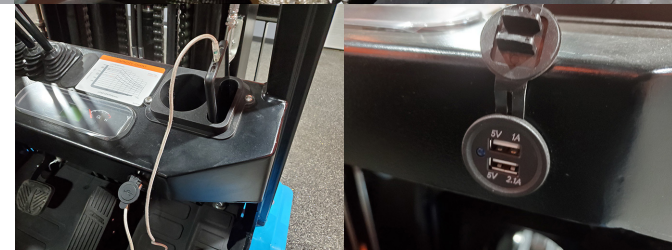

VIPER
LIFT TRUCKS