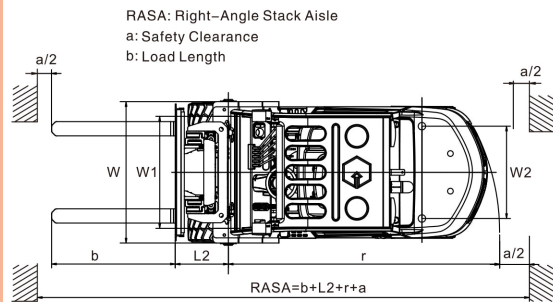

2024

FD30

STANDARD FEATURES

- 6,000lb Base Capacity
- 3 Stage Mast
- Full Free Lift
- 88" Lowered Mast Height
- 189" Max Raised Fork Height
- Premium Air Pneumatic tires
- EPA Tier 4 Final Diesel Engine
- Backup Alarm
- Rear View Mirrors
- LED Front and Rear Lights
- Integrated LED Turn Signals
- Tilt Steering Column
- Twin USB Power Ports for Electric personal or Business Devices
- Digital Systems Monitor Display
- Rubber Floor mat
- Load Backrest
- 3 Way Hydraulics Plumbed to Carriage
- 12mo/2000hr Manufacturer Warranty

2024 FD30

SPECIFICATIONS

POWER TYPE	LPG	DIESEL
BASE CAPACITY	6000 LBS	6000 LBS
CAPACITY 24" LC @189"	5000 LBS	5000 LBS
SERVICE WEIGHT	10250 LBS	10250 LBS
TIRE SIZE (FRONT)	28x9-15-14PR	28x9-15-14PR
TIRE SIZE (REAR)	6.50-10-10PR	6.50-10-10PR
WHEELBASE	67"	67"
MAST TILT ANGLE (F/R)	6/12	6/12
LIFT HEIGHT (3 STAGE)	189"	189"
LOWERED HEIGHT	88"	88"
FREE LIFT	73"	73"
LENGTH (LESS FORKS)	112"	112"
WIDTH	48"	48"
HEIGHT TO OVERHEAD GUARD	85"	85"
TURNING RADIUS	95"	95"
GROUND CLEARANCE	5.5"	5.5"
MAX GRADABILITY	20%	20%
TRANSMISSION	AUTO	AUTO
TRANSMISSION SPEEDS	1 FWD / 1 RVS	1 FWD / 1 RVS