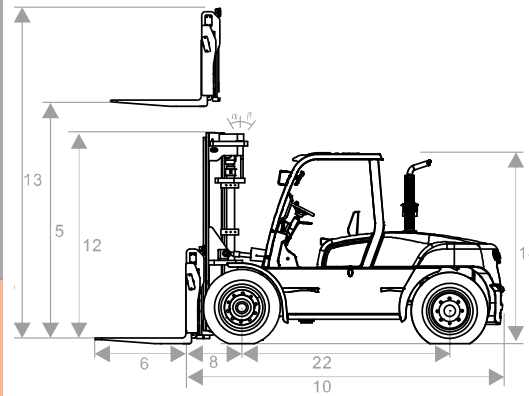

2024 FD120

STANDARD FEATURES

- 26,500lb Base Capacity
- 3 Stage Mast
- Full Free Lift
- 138" Lowered Mast Height
- 236" Max Raised Fork Height
- Pneumatic tires
- DEUTZ TCD 3.6L Turbo Diesel Engine
- Engine Features 4cyl 136HP @2300 RPM and 369 ft/lb TQ @1600 RPM **MADE IN GERMANY**
- Backup Alarm
- Rear View Mirrors
- LED Front and Rear Lights
- Integrated LED Turn Signals
- Tilt Steering Column
- Premium Seat
- Pre Air Cleaner
- Digital Systems Monitor Display
- Rubber Floor mat
- Load Backrest
- 3 Way Hydraulics Plumbed to Carriage
- Fork Positioner Standard
- 12mo/2000hr Manufacturer Warranty
- 1 Year/2000hr Cummins Engine Warranty

2024 FD120

SPECIFICATIONS

POWER TYPE	DIESEL
BASE CAPACITY	26,500 LBS
SERVICE WEIGHT	36,294 LBS
TIRE SIZE (FRONT)	11.00-20-16PR
TIRE SIZE (REAR)	9.00-20
WHEELBASE	126"
MAST TILT ANGLE (F/R)	6/12
LIFT HEIGHT (3 STAGE)	236"
LOWERED HEIGHT	138"
LENGTH (LESS FORKS)	184.4"
WIDTH	86.6"
HEIGHT TO OVERHEAD GUARD	100"
TURNING RADIUS	132"
GROUND CLEARANCE	9"
MAX GRADABILITY	20%
TRANSMISSION	AUTO
TRANSMISSION SPEEDS	2 FWD / 2 RVS

RASA: Right-Angle Stack Aisle
 a: Safety Clearance
 b: Length of Loading
 v: Turning radius (inside)

[CLICK FOR ENGINE BROCHURE](#)

VIPER
LIFT TRUCKS

2024

FD120

PICK YOUR COLOR!

ORANGE

RED