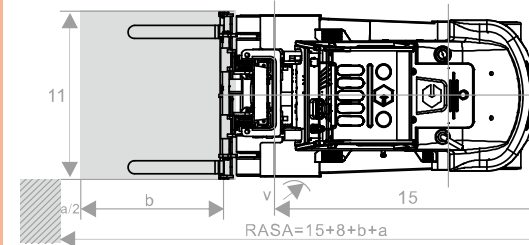

2024 FD120

STANDARD FEATURES

- 26,500lb Base Capacity
- 3 Stage Mast
- Full Free Lift
- 138" Lowered Mast Height
- 236" Max Raised Fork Height
- Pneumatic tires
- DEUTZ TCD 3.6L Turbo Diesel Engine
- Engine Features 4cyl 136HP @2300 RPM and 369 ft/lb TQ @1600 RPM **MADE IN GERMANY**
- Backup Alarm
- Rear View Mirrors
- LED Front and Rear Lights
- Integrated LED Turn Signals
- Tilt Steering Column
- Premium Seat
- Pre Air Cleaner
- Digital Systems Monitor Display
- Rubber Floor mat
- Load Backrest
- 3 Way Hydraulics Plumbed to Carriage
- Fork Positioner Standard
- 12mo/2000hr Manufacturer Warranty
- 1 Year/2000hr Cummins Engine Warranty

2024 FD120

SPECIFICATIONS

POWER TYPE	DIESEL
BASE CAPACITY	26,500 LBS
SERVICE WEIGHT	36,294 LBS
TIRE SIZE (FRONT)	11.00-20-16PR
TIRE SIZE (REAR)	9.00-20
WHEELBASE	126"
MAST TILT ANGLE (F/R)	6/12
LIFT HEIGHT (3 STAGE)	236"
LOWERED HEIGHT	138"
LENGTH (LESS FORKS)	184.4"
WIDTH	86.6"
HEIGHT TO OVERHEAD GUARD	100"
TURNING RADIUS	132"
GROUND CLEARANCE	9"
MAX GRADABILITY	20%
TRANSMISSION	AUTO
TRANSMISSION SPEEDS	2 FWD / 2 RVS

RASA: Right-Angle Stack Aisle
 a: Safety Clearance
 b: Length of Loading
 v: Turning radius (inside)

[CLICK FOR ENGINE BROCHURE](#)

VIPER
LIFT TRUCKS

2024

FD120

PICK YOUR COLOR!

ORANGE

RED