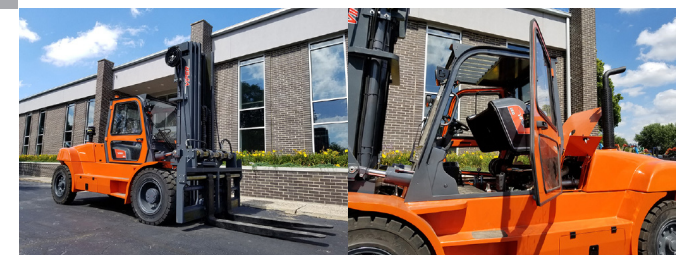

2024 FD120

STANDARD FEATURES

- 26,500lb Base Capacity
- 3 Stage Mast
- Full Free Lift
- 138" Lowered Mast Height
- 236" Max Raised Fork Height
- Pneumatic tires
- DEUTZ TCD 3.6L Turbo Diesel Engine
- Engine Features 4cyl 136HP @2300 RPM and 369 ft/lb TQ @1600 RPM **MADE IN GERMANY**
- Backup Alarm
- Rear View Mirrors
- LED Front and Rear Lights
- Integrated LED Turn Signals
- Tilt Steering Column
- Premium Seat
- Pre Air Cleaner
- Digital Systems Monitor Display
- Rubber Floor mat
- Load Backrest
- 3 Way Hydraulics Plumbed to Carriage
- Fork Positioner Standard
- 12mo/2000hr Manufacturer Warranty
- 1 Year/2000hr Cummins Engine Warranty

2024 FD120

SPECIFICATIONS

POWER TYPE	DIESEL
BASE CAPACITY	26,500 LBS
SERVICE WEIGHT	36,294 LBS
TIRE SIZE (FRONT)	11.00-20-16PR
TIRE SIZE (REAR)	9.00-20
WHEELBASE	126"
MAST TILT ANGLE (F/R)	6/12
LIFT HEIGHT (3 STAGE)	236"
LOWERED HEIGHT	138"
LENGTH (LESS FORKS)	184.4"
WIDTH	86.6"
HEIGHT TO OVERHEAD GUARD	100"
TURNING RADIUS	132"
GROUND CLEARANCE	9"
MAX GRADABILITY	20%
TRANSMISSION	AUTO
TRANSMISSION SPEEDS	2 FWD / 2 RVS

RASA: Right-Angle Stack Aisle
 a: Safety Clearance
 b: Length of Loading
 v: Turning radius (inside)

[CLICK FOR ENGINE BROCHURE](#)

VIPER
LIFT TRUCKS

2024

FD120

PICK YOUR COLOR!

ORANGE

RED